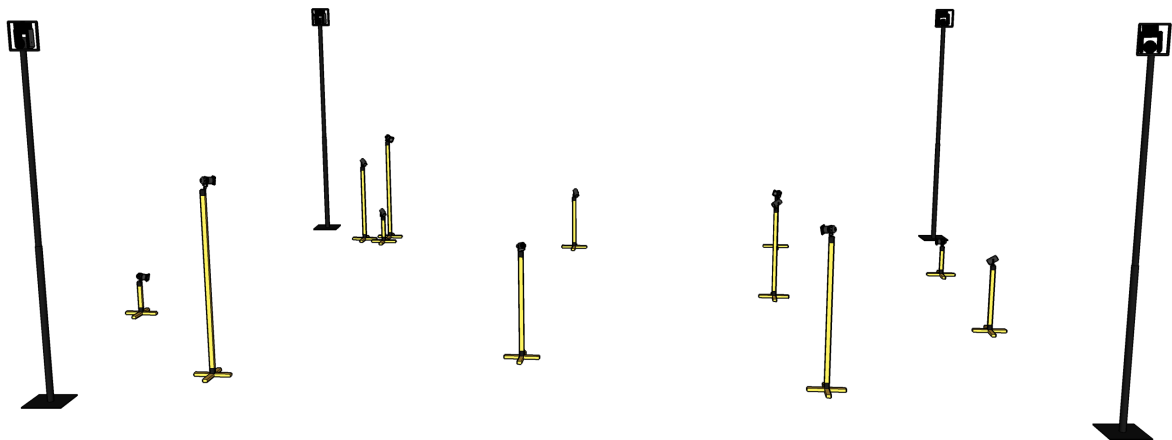

Vox

A performance by David Hernandez

Transport by plane

- XS (50cm)
- S (100 cm)
- M (150 cm)
- L (200 cm)
- XL (250 cm)

Vox

A performance by David Hernandez