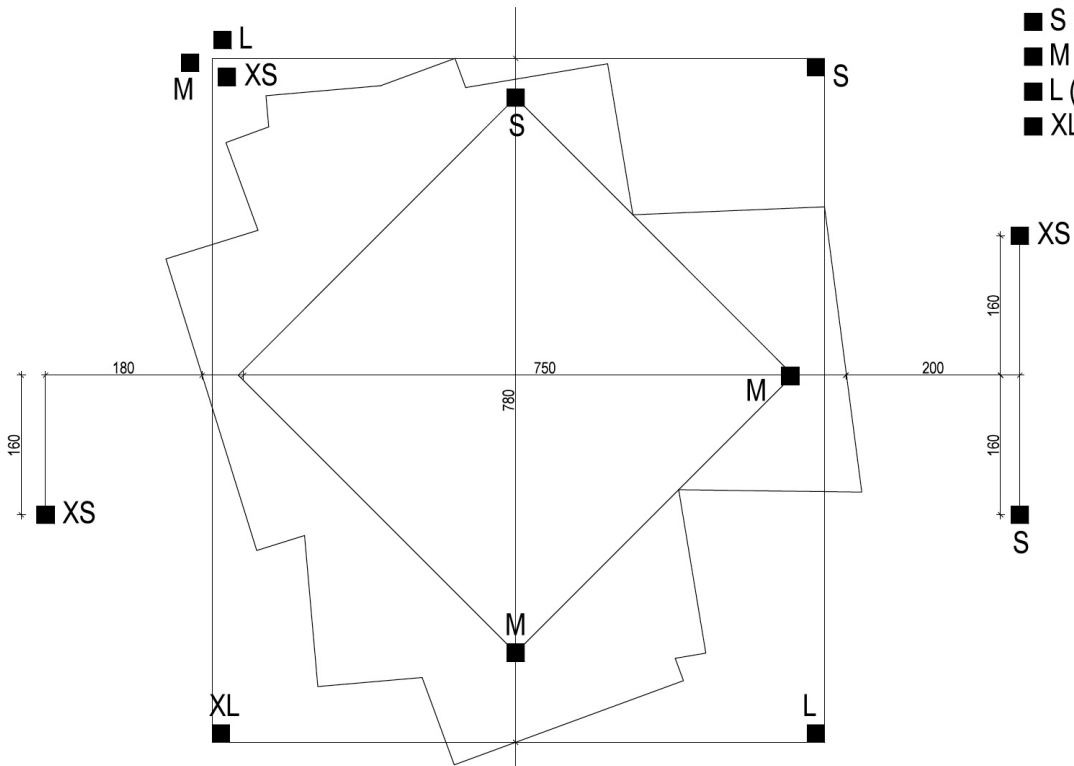

Size: 10m wide x 10m deep (preferred measurements, smaller is possible if discussed and agreed upon in advance)

Light

We bring

- 1 DMX512-device [LanBox / Ma-node]
- 1 laptop
- 6x led pin spot
- 6x par led spot
- The necessary stands for these lights

Vox

A performance by David Hernandez

Transport by plane

- XS (50cm)
- S (100 cm)
- M (150 cm)
- L (200 cm)
- XL (250 cm)

Vox

A performance by David Hernandez